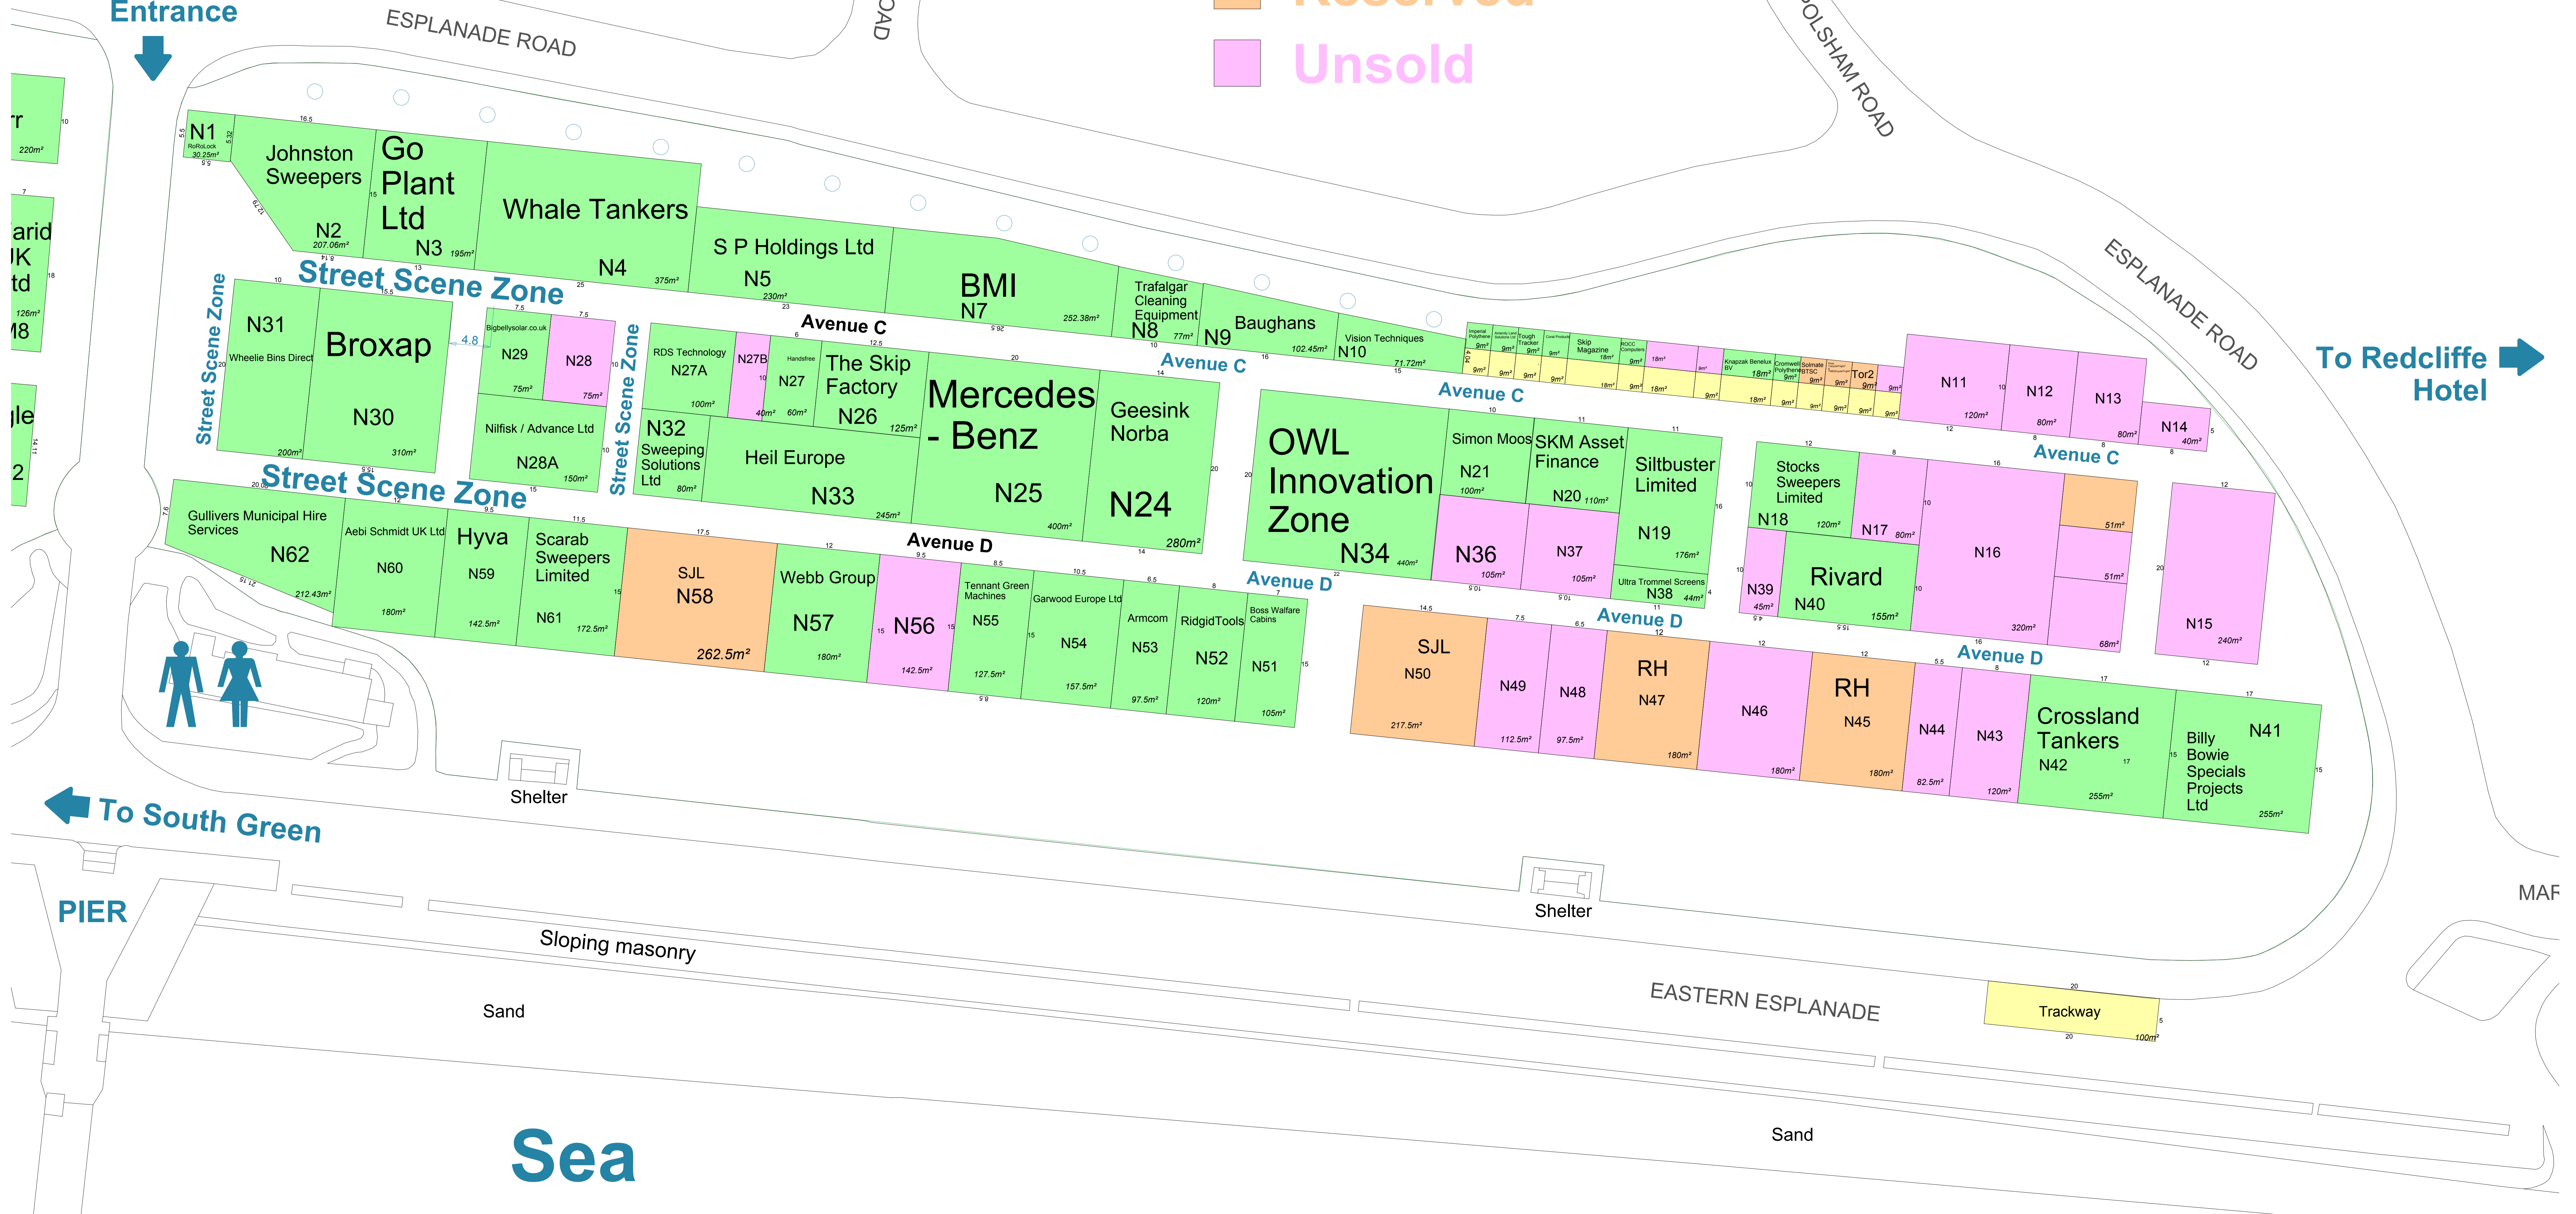

North Green

PAWRS

Plant & Waste Recycling Show 2012

12 - 14 June 2012

Meeting Point on the Green

Vehicle Entrance

Palace Hotel

STEARTFIELD ROAD

- Sold
- Reserved
- Unsold

LOWER POLSHAM ROAD

To Redcliffe Hotel

To South Green

PIER

Sea

The International Event For Plant And Waste Recycling

Booking Enquiries - 01962 870355